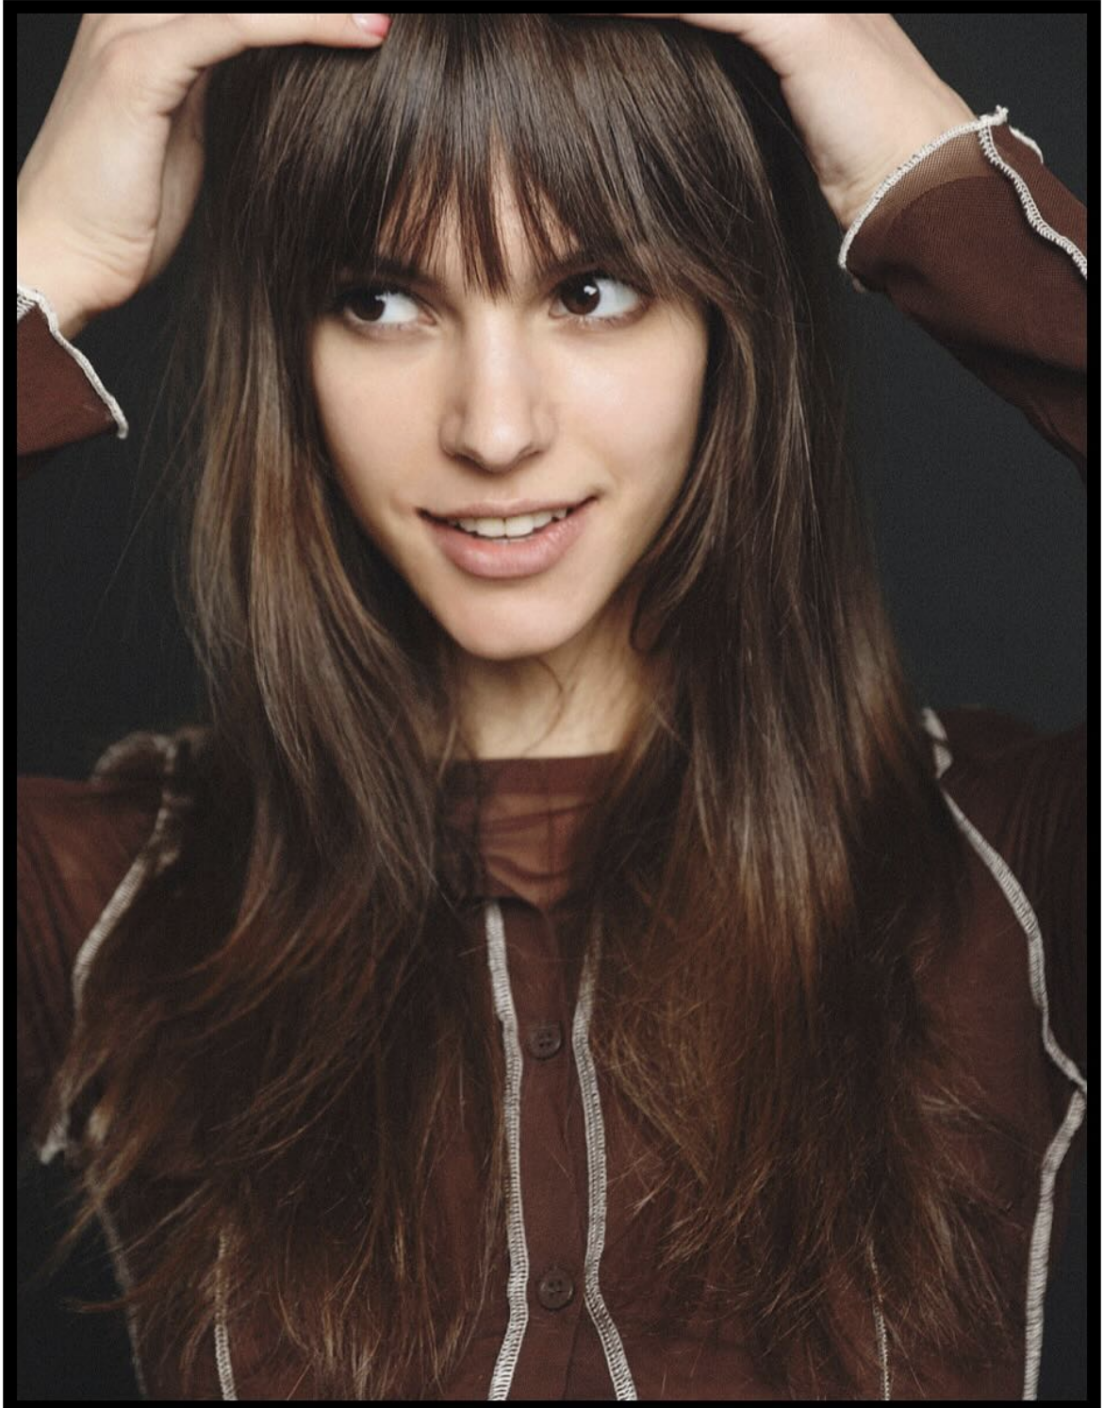

KALLIE

height 5'9.5 · bust 33" · waist 23.5" · hips 35.5" · dress 36 EU/6 US/8 UK
shoes size 39 EU/8 US/6 UK · hair brown · eyes brown